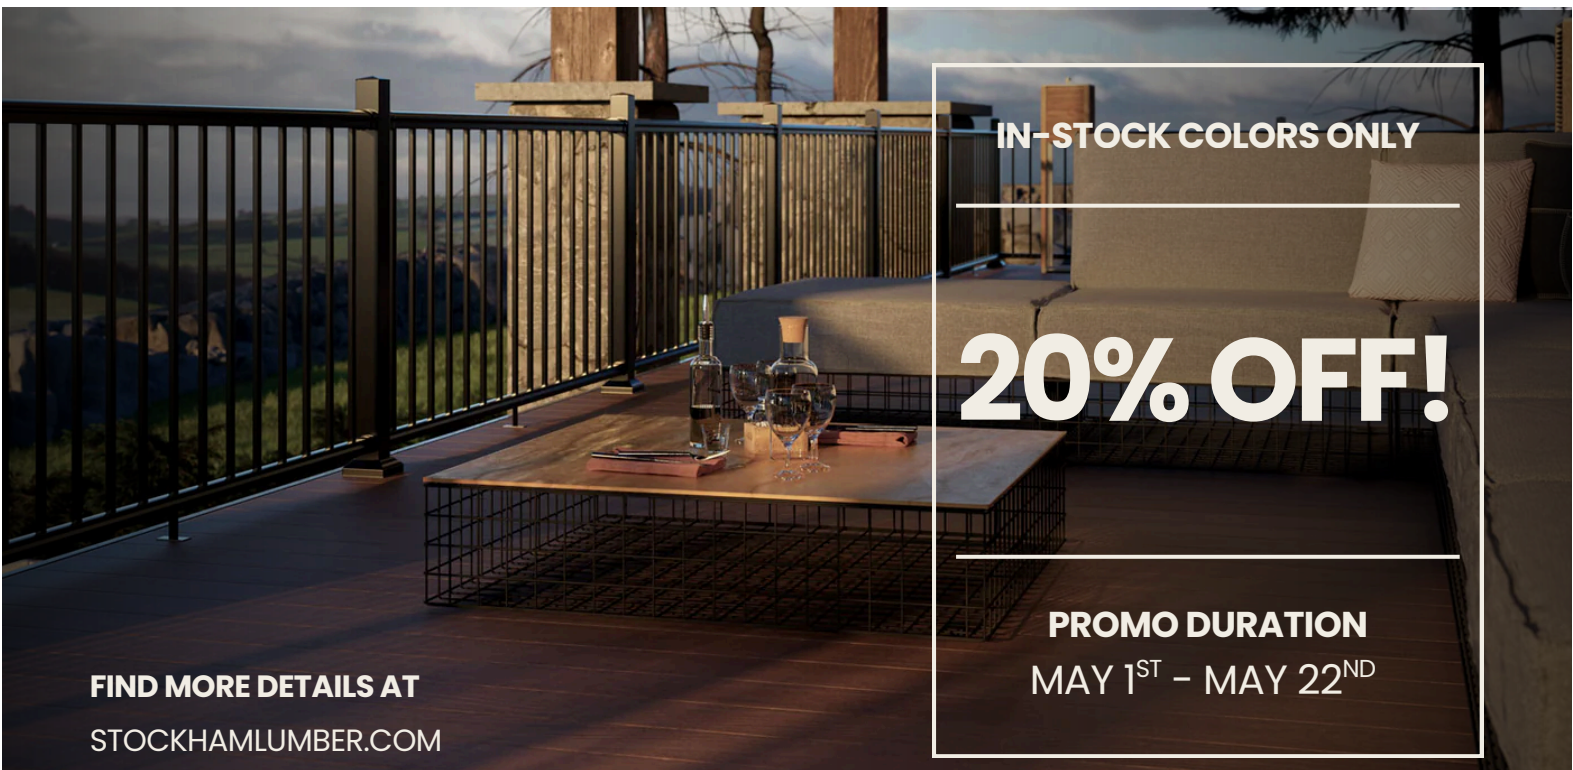

STOCKHAM
LUMBER CO. 

ANNUAL DECKING & RAILING SALE

New For 2026

WE'RE PROUD TO INTRODUCE OUR NEW COMPOSITE DECKING LINE FROM **FIBERON** — NOW AVAILABLE IN **7 STOCKED COLORS**.

fiberon®

The Decking Solutions Company

WHY CHOOSE FIBERON?

- LOW MAINTENANCE

- LONG-LASTING DURABILITY

- BEAUTIFUL WOOD-TONE COLORS

IN-STOCK COLORS ONLY

20% OFF!

PROMO DURATION
MAY 1ST – MAY 22ND

FIND MORE DETAILS AT
STOCKHAMLUMBER.COM

THE FIBERON DIFFERENCE

BEAUTIFUL OUTDOOR SPACES, DESIGNED TO ENDURE.

IN-STOCK COLORS

Good Life - Weekender

CABIN

COTTAGE

CHAI

EARL GREY