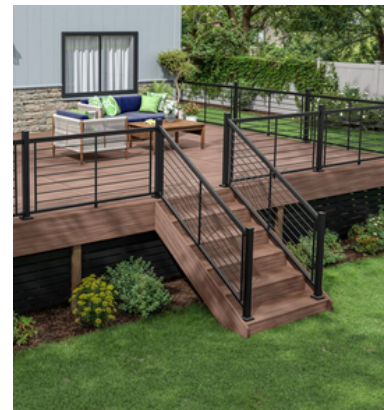

Holley | (585) 638-6311

Gasport | (716) 722-2611

stockhamlumber.com

*THIS OFFER IS VALID ON PURCHASES MADE IN-STORE FROM MAY 1, 2026, THROUGH MAY 22, 2026. IT CANNOT BE APPLIED TO PREVIOUS PURCHASES AND IS VALID WHILE SUPPLIES LAST. THE OFFER ONLY APPLIES TO THE ABOVE ITEMS, WHICH ARE IN STOCK. DELIVERY MUST BE TAKEN BY 5/27/26.