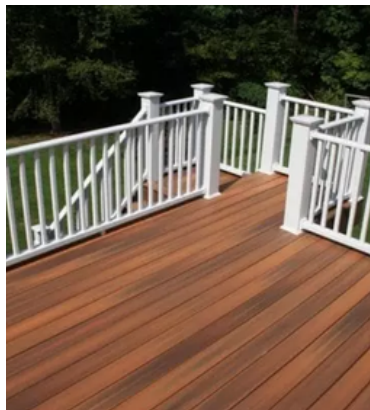

Holley | (585) 638-6311

Gasport | (716) 722-2611

stockhamlumber.com

*THIS OFFER IS VALID ON PURCHASES MADE IN-STORE FROM MAY 1, 2026, THROUGH MAY 22, 2026. IT CANNOT BE APPLIED TO PREVIOUS PURCHASES AND IS VALID WHILE SUPPLIES LAST. THE OFFER ONLY APPLIES TO THE ABOVE ITEMS, WHICH ARE IN STOCK. DELIVERY MUST BE TAKEN BY 5/27/26.